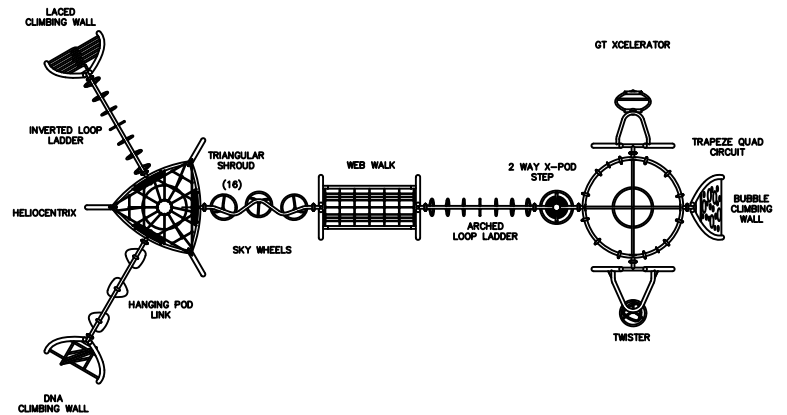

Fun Xchange

Fun Xchange Price: \$28,904.00*

DRP935

Minimum Use Zone : 46'3" x 57'2"

Child Capacity : 30 - 35 Children

Recommended Ages : 5-12

Total Activities: 12

*See www.drpin.com for Sale Information