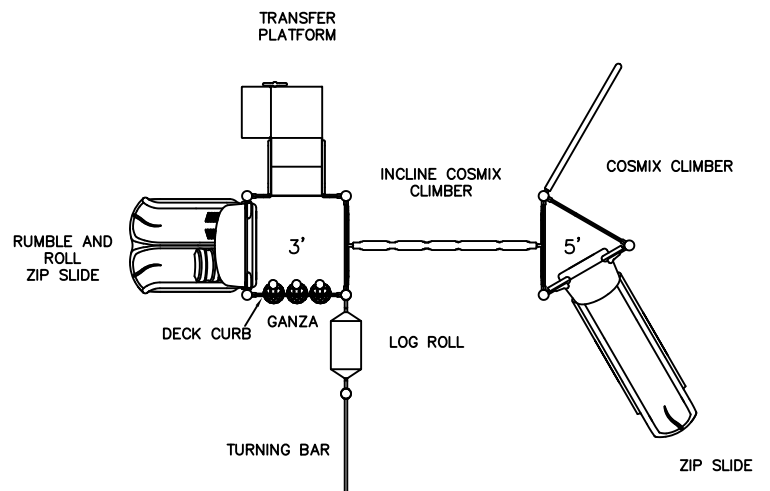

800-432-0162

www.drpin.com

Sale Ends December 1, 2009