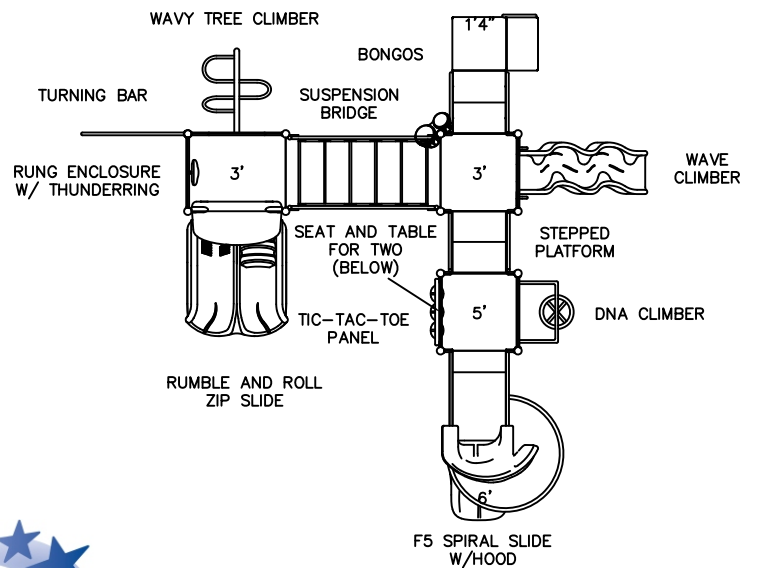

## Bridge to Fun Price: \$19,525.00\*

# DRP916 Aluminum Uprights  
 Minimum Use Zone : 31'9" x 34'0"  
 Child Capacity : 40 - 45 Children  
 Recommended Ages : 2 - 5 or 5-12  
 ADA : Elevated: 8 Accessible: 8 Ground: 3 Types: 3

\*See [www.drpin.com](http://www.drpin.com) for Sale Information