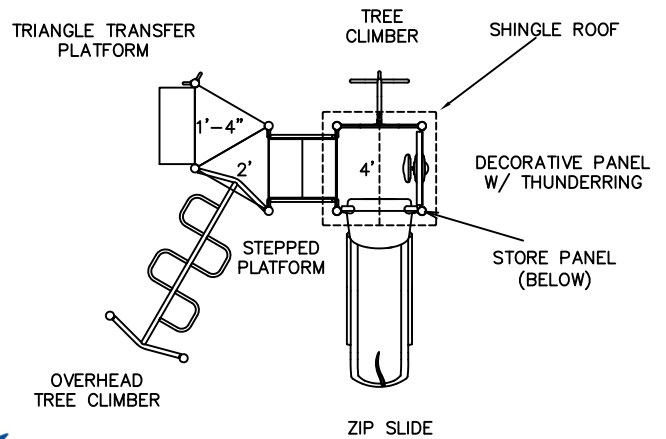

800-432-0162

www.drpin.com

Sale Ends December 1, 2009