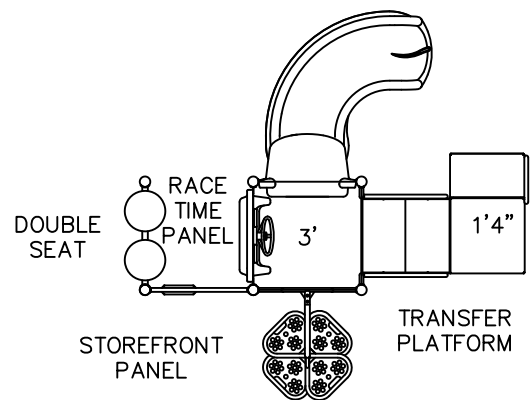

CURVED ZIP SLIDE

800-432-0162

www.drpin.com

Sale Ends December 1, 2009